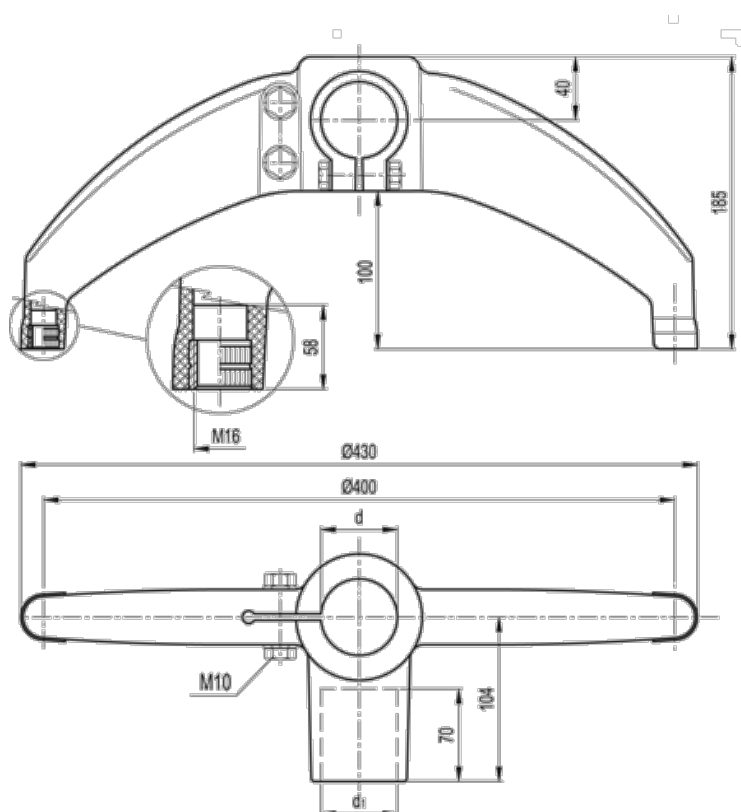

Data Sheet

Article number: 2310419624

Description: E+G Support base with connection joint
BAG2-180-60-42-A

Measures

d (inch) = 2 Gas
d1 (inch) = 1 1/4 Gas
d1 (mm) = 42.4
d mm = 60.3
Weight (g) = 690